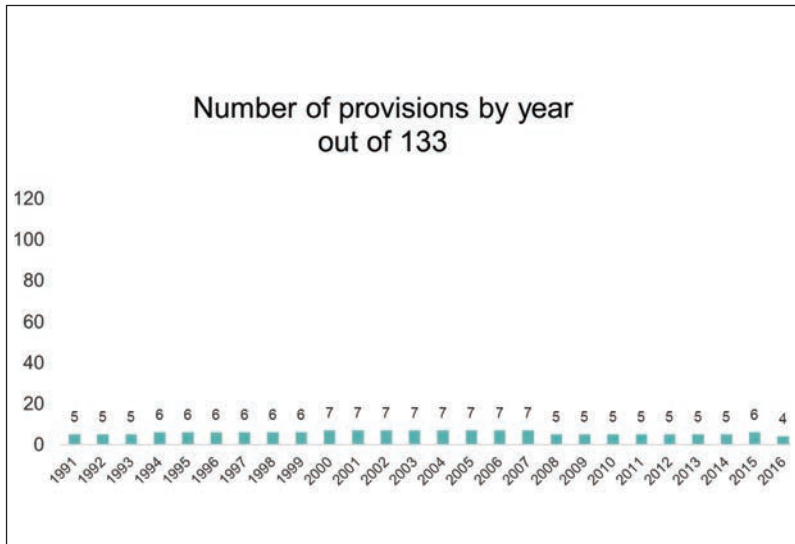

Idaho

State Statistics

4
firearm laws
2016

1.29
per 100,000
firearm homicide rate
2015

12.92
per 100,000
firearm suicide rate
2015

2.30
per 100,000
nonfatal firearm injury rate
2013

1,654,930
population
2015

Trends

215 people
committed suicide
by firearms in 2015

22 people
were firearm
homicide victims
in 2015