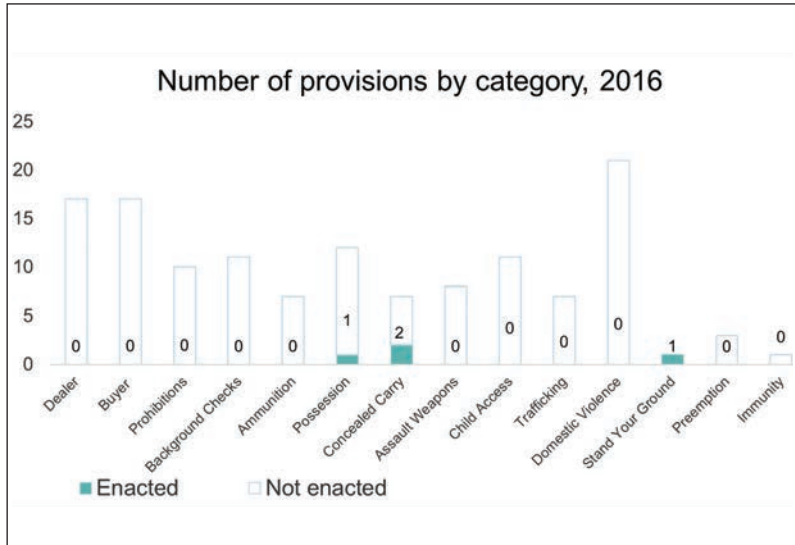

Idaho

State Statistics

4
firearm laws
2016

1.29
per 100,000
firearm homicide rate
2015

12.92
per 100,000
firearm suicide rate
2015

2.30
per 100,000
nonfatal firearm injury rate
2013

1,654,930
population
2015

Trends

215 people
committed suicide
by firearms in 2015

22 people
were firearm
homicide victims
in 2015